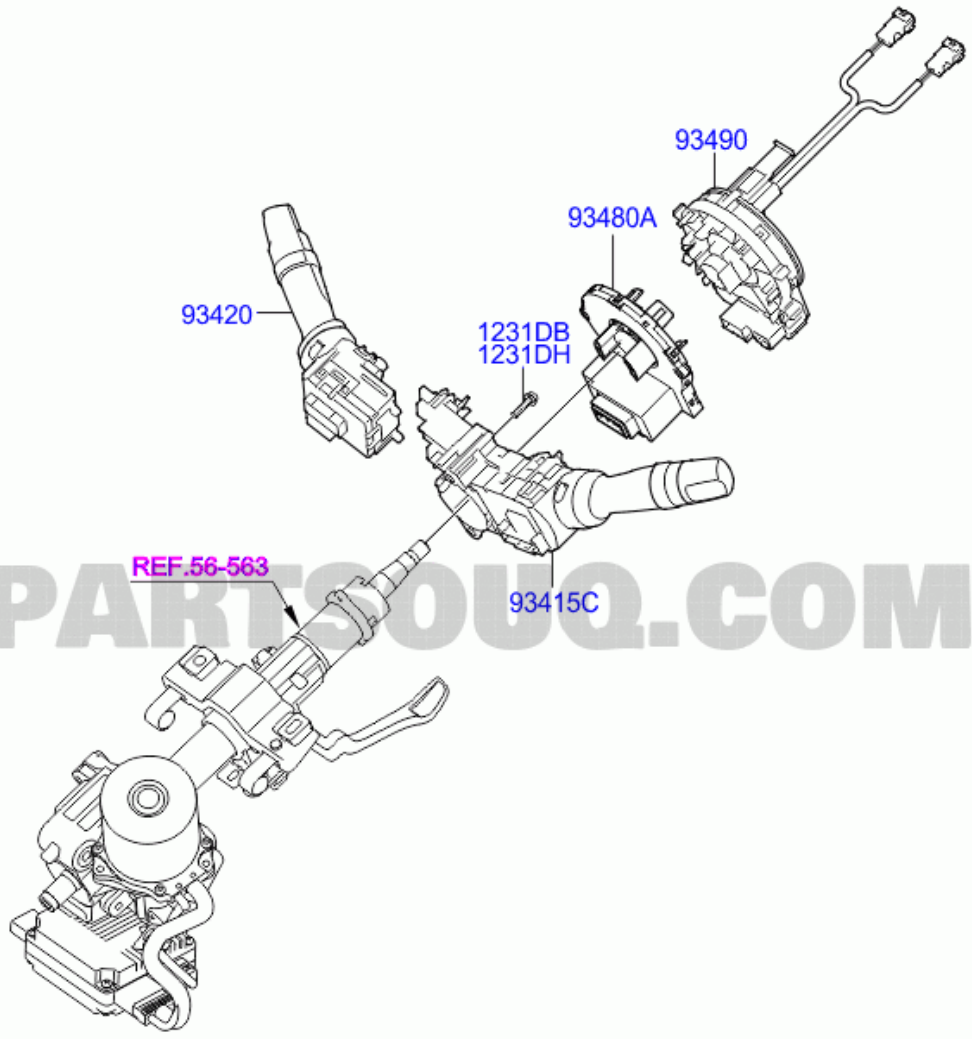

Hyundai Parts Catalogs SANTA FE 12 (2012-2015)

Brand	 HYUNDAI
Name	SANTA FE 12 (2012-2015)
Date	15.11.2014
Engineno	G4KEEU512880
Framecolor	3M - VANILLA WHITE
Market	MES
Model	DMW7L661G
Model_year	2015
Nation	D08

MULTI-FUNCTION SWITCH

Number	Name	Code
934902W110	CONTACT ASSY - CLOCK SPRING	93490
934801Y000	SENSOR - ANGULAR VELOCITY	93480A
934202W050	SWITCH ASSY - WIPER & WASHER	93420
1229005121	SCREW - MACHINE	1231DB
934102W010	SWITCH ASSY - LIGHTING & TURN SIGNAL	93415C