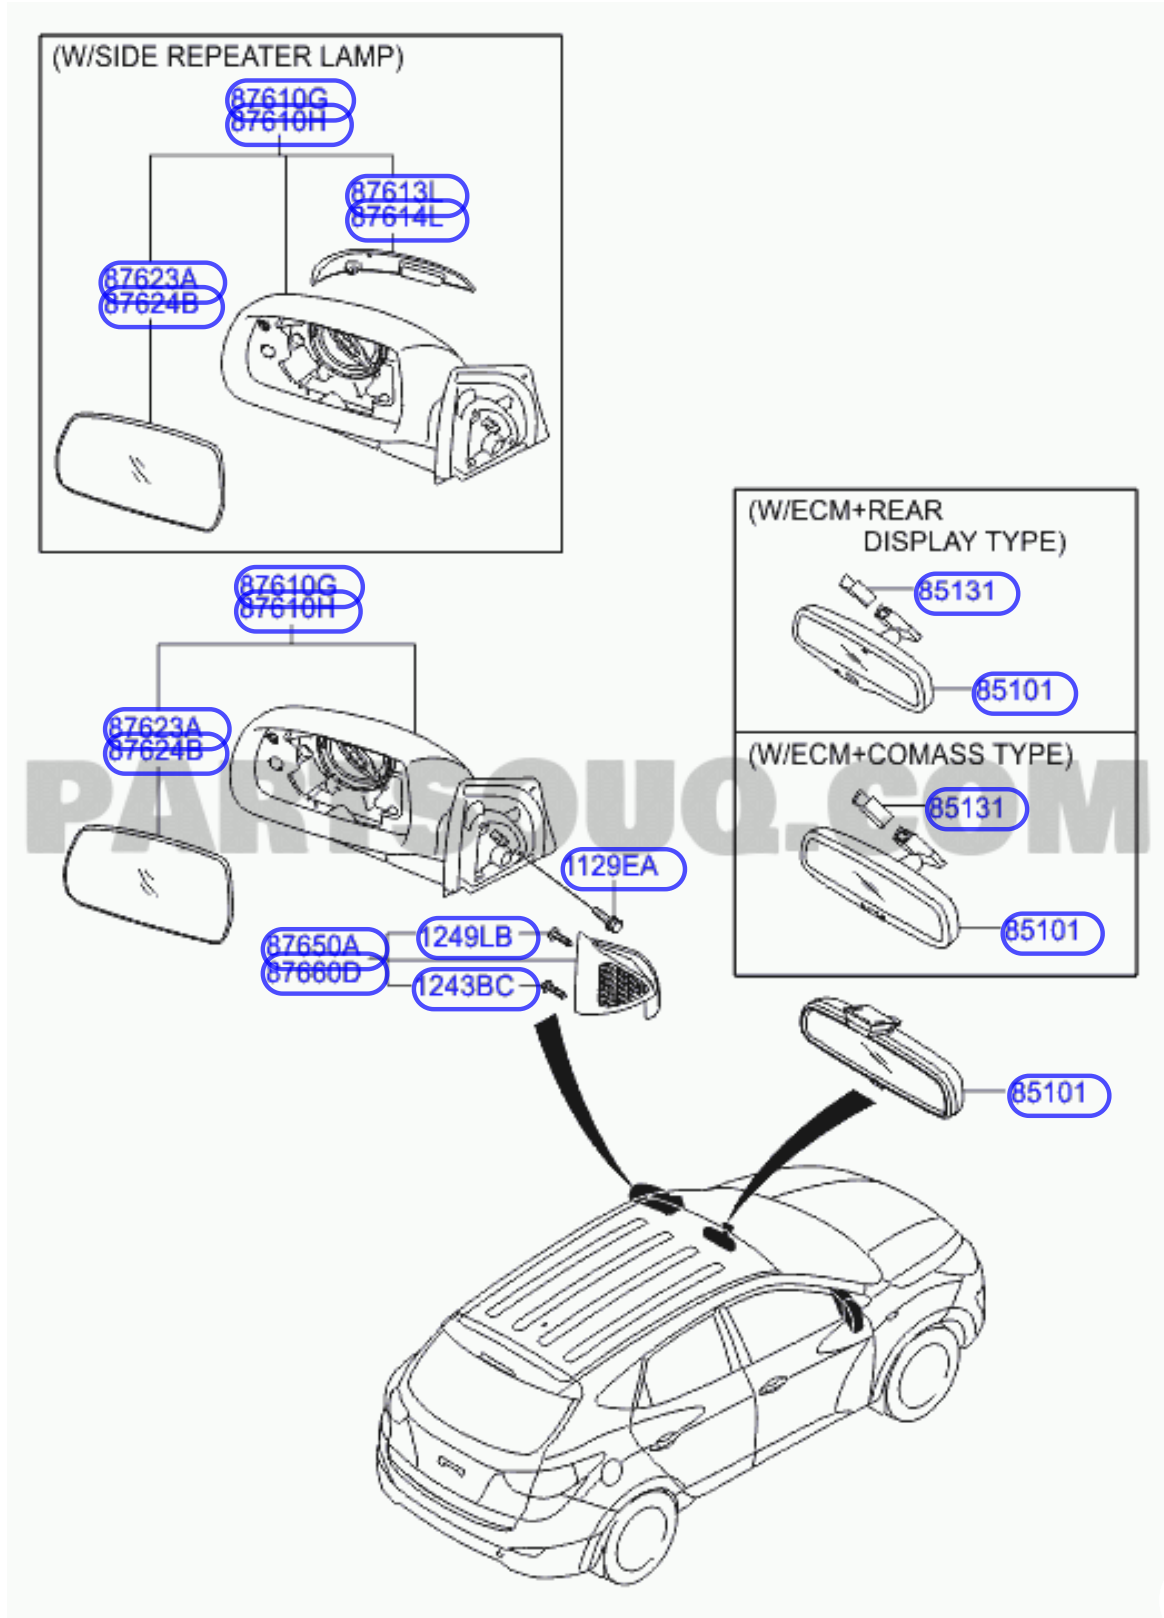

Home » Genuine Parts Catalogs » Hyundai » Kmhjt81e0fu999155 » IX35/TUCSON 14 ix35 R/V » MIRROR-OUTSIDE REAR VIEW

Hyundai Parts Catalogs IX35/TUCSON 14 ix35 R/V MIRROR-OUTSIDE REAR VIEW

Name	IX35/TUCSON 14
Family	ix35
VehicleCategory	R/V
Modelyearfrom	2013
Modelyearto	2015
Model	TMW52G61F
Options	Weather Type: (1) WEATHER - THE
Date	05.09.2014

MIRROR-OUTSIDE REAR VIEW

Number	Name	Code
876102S330	Mirror assy - rear view, lh	87610H
876142S200	Lamp assy - outside mirror, lh	87613L
876242S200	Lamp assy - outside mirror, rh	87614L
876112S220	Mirror & holder assy - outside rear view, lh	87623A
876202S330	Mirror assy - rear view, rh	87610G
851302S000	Cover - rear view inside mirror	85131
876212S220	Mirror & holder - outside rear, rh	87624B
1129306161	Bolt	1129EA
1249304101	Screw - tapping	1249LB
876502S000	Cover assy - front door quadrant inner	87650A
876602S000	Cover assy - front door quadrant inner, rh	

[Help](#)

Number	Name	Code
1243104101	Screw - tapping	1243BC
851012K600	Mirror assy - rear view inside	85101

Help

New Genuine Catalogs

Customer Service

- » Contact Us
- » FAQ
- » Articles

Information

- » About Us
- » Policies
- » Terms & Conditions
- » News